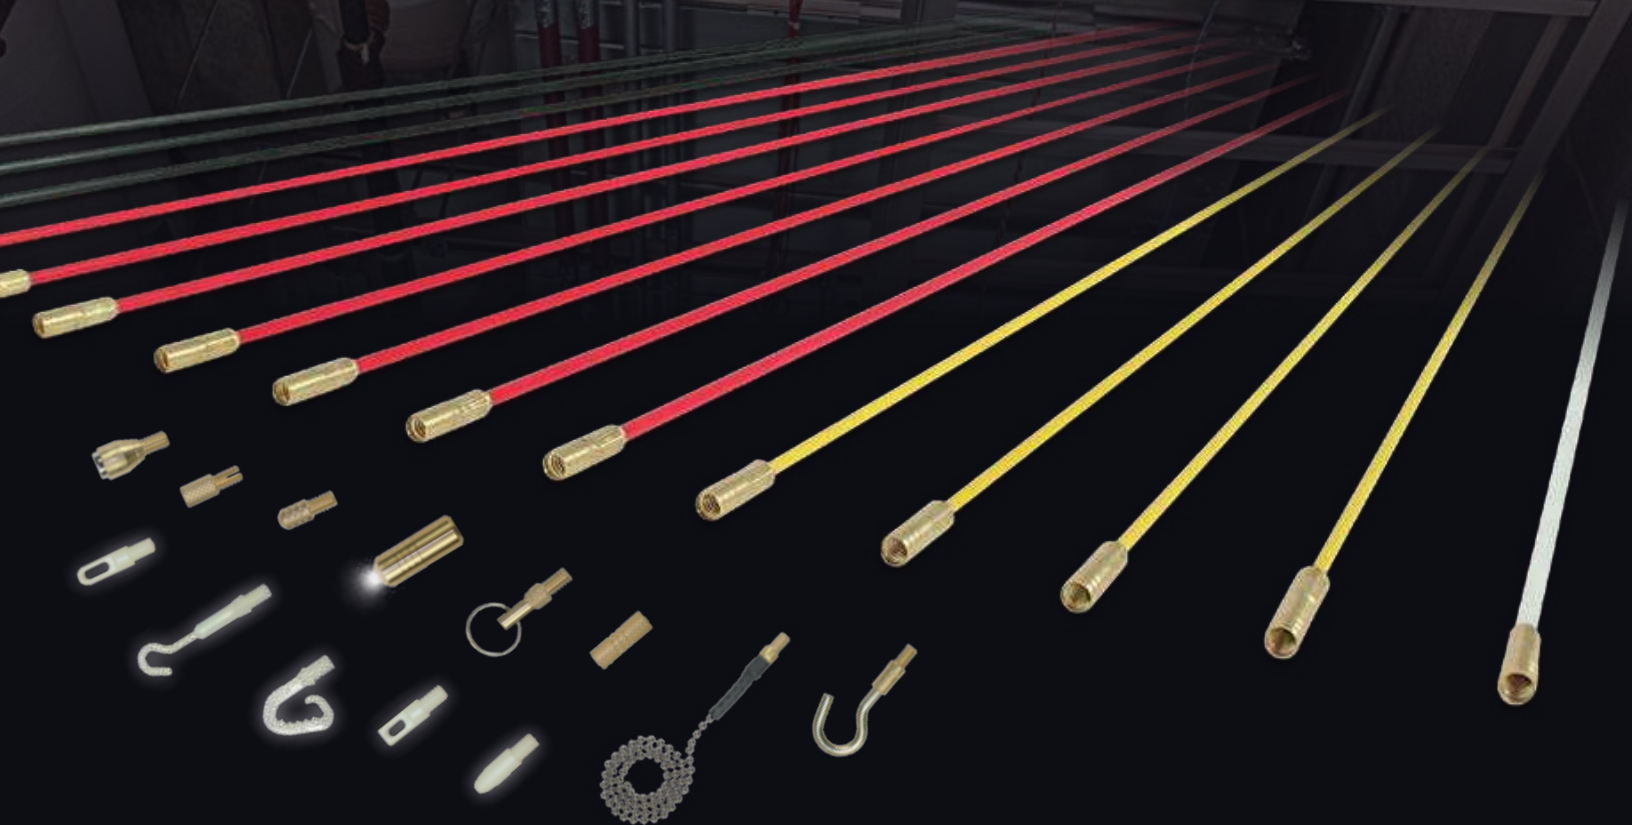

# SUPER ROD SERIES FISH ROD SETS

The perfect choice for routing cable

**KLEIN TOOLS**  
EST. 1857  
*SUPER ROD SERIES*

# Fish Rod Sets

Deluxe and Mega Fish Rod sets feature splinter resistant rods in a variety of flexibilities plus an extensive range of attachments for all of your wire pulling needs.

## MEGA

**34 PIECES**

- Route
- Retrieve
- Illuminate
- Grip
- Glow
- 5 Flexibilities
- 52.5' total length

- Splinter resistant
- Crimped fittings for added strength & functionality
- 3X swivel rods in Mega Set accept twists in cable run
- AXM fittings on the end of each rod are mechanically crimped to carry a load of 550 lbs (250 kg).

## DELUXE

**19 PIECES**

- Route
- Retrieve
- Illuminate
- 4 Flexibilities
- 33' total length

Cat. No.	UPC 0-92644+	Description	Total Rod Length	Number of Pieces	Flexibilities	Attachments
SRS56980	56980-7	Deluxe Fish Rod Set	33' (10 m)	19	4	7
SRS56981	56981-4	Mega Fish Rod Set	52.5' (16 m)	34	5	15