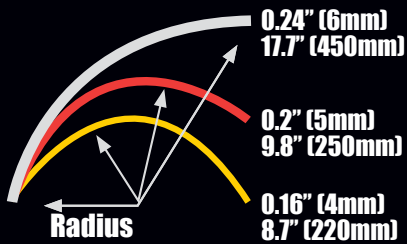

## MEGA

**34 PIECES**

- Route
- Retrieve
- Illuminate
- Grip
- Glow
- 5 Flexibilities
- 52.5' total length

- Splinter resistant
- Crimped fittings for added strength & functionality
- 3X swivel rods in Mega Set accept twists in cable run
- AXM fittings on the end of each rod are mechanically crimped to carry a load of 550 lbs (250 kg).