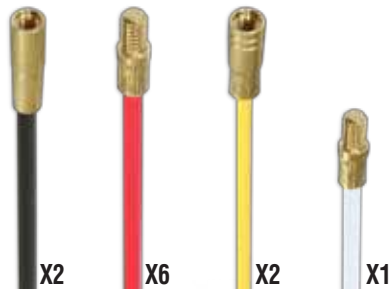

# Fish Rod Sets

Deluxe and Mega Fish Rod sets feature splinter resistant rods in a variety of flexibilities plus an extensive range of attachments for all of your wire pulling needs.

## MEGA

**34 PIECES**

- Route
- Retrieve
- Illuminate
- Grip
- Glow
- 5 Flexibilities
- 52.5' total length

- Splinter resistant
- Crimped fittings for added strength & functionality
- 3X swivel rods in Mega Set accept twists in cable run
- AXM fittings on the end of each rod are mechanically crimped to carry a load of 550 lbs (250 kg).

**Do Not Overbend!**

## DELUXE

**19 PIECES**

- Route
- Retrieve
- Illuminate
- 4 Flexibilities
- 33' total length

Cat. No.	UPC 0-92644+	Description	Total Rod Length	Number of Pieces	Flexibilities	Attachments
SRS56980	56980-7	Deluxe Fish Rod Set	33' (10 m)	19	4	7
SRS56981	56981-4	Mega Fish Rod Set	52.5' (16 m)	34	5	15