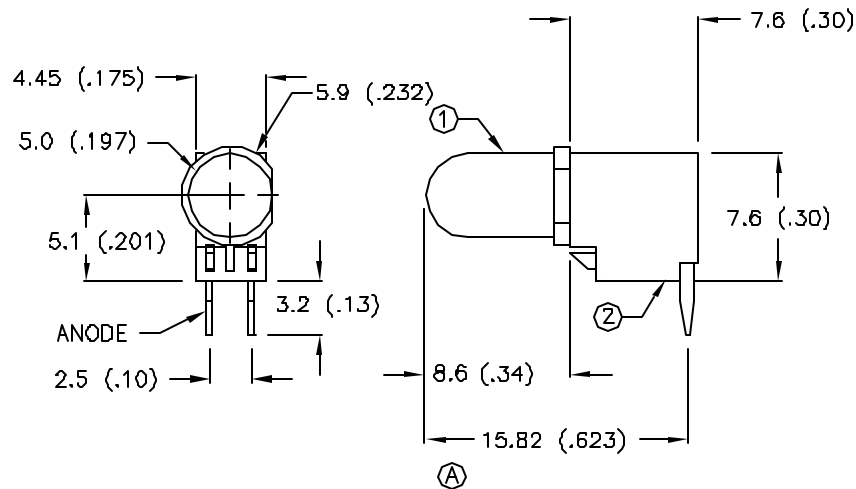

DRAWING NUMBER	REV
SSF-LXH4RA5LGD	A

NOTES:

1. SSL-LX5093LGD LED.
2. IFS-LX4FRA-1 LAMP SOCKET.
3. CUT LED LEADS 5mm LONG.
4. ASSEMBLE IN SOCKET, POLARITY AS SHOWN.

ELECTRO-OPTICAL CHARACTERISTICS TA=25 °C I_f=20mA

PARAMETER	MIN	TYP	MAX	UNITS	TEST COND
PEAK WAVELENGTH		565 (GREEN)		nm	
FORWARD VOLTAGE		2.1	2.8	V _f	
REVERSE VOLTAGE	5.0			V _r	I _r =100uA
AXIAL INTENSITY		30		mcd	I _f =20mA
	1.0				I _f =2mA
VIEWING ANGLE		60		2x theta	
EMITTED COLOR :	GREEN				
EPOXY LENS FINISH:	GREEN DIFFUSED				

LIMITS OF SAFE OPERATION AT 25 DEG. C

PARAMETER	MAX	UNITS
PEAK FORWARD CURRENT	150	mA
STEADY CURRENT	25	mA
POWER DISSIPATION	105	mW
DERATE FROM 25 °C	-1.2	mW/ °C
OPERATING, STORAGE TEMP.	-40 TO +85	°C
LEAD SOLDERING TEMP.	+260	°C
2.0mm FROM BODY		3 SEC. MAX