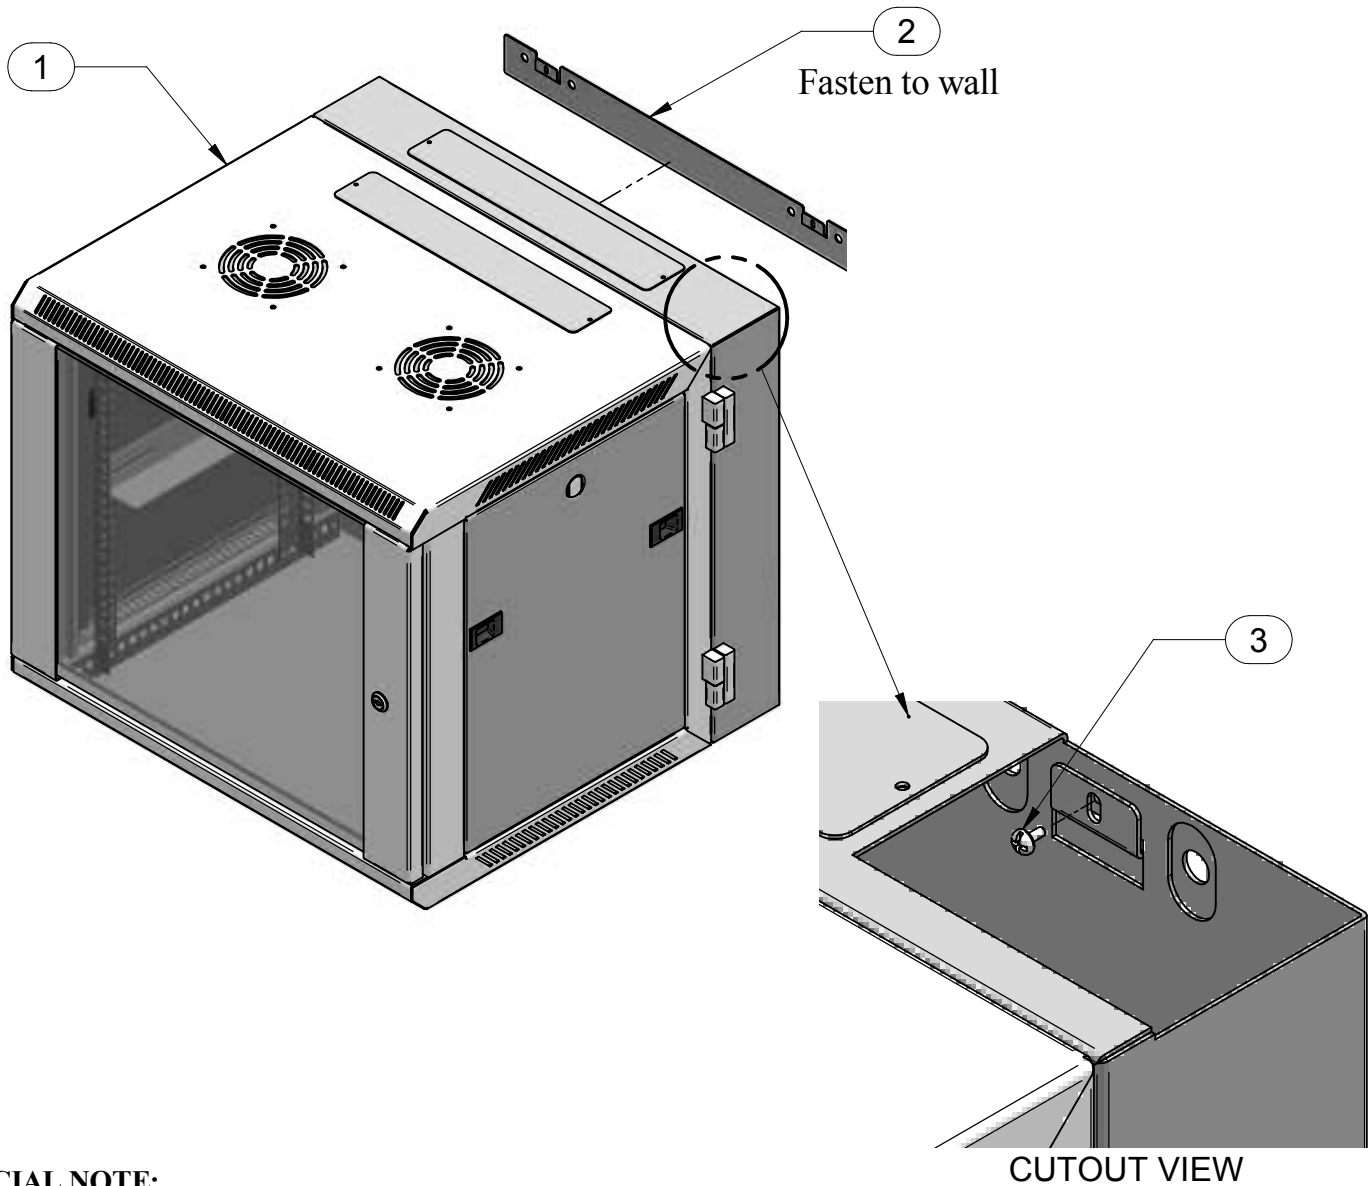

SPECIAL NOTE:

Cabinet comes pre-assembled then installed onto wall with wall mounting bracket.

Use proper fasteners for the material where the mounting bracket will be mounted onto. Example: Use wood screws if cabinet it going to me mounted into wood studs.

ASSEMBLY INSTRUCTIONS:

1) Install wallmount bracket (Item 2) to desired location on wall using 4 screws.
  Ensure bracket is fastened securely to support fully loaded weight of cabinet.
2) Lift SWCC cabinet (Item 1) and slide into protruding flange on wallmount bracket.
3) Using 2 self tapping screws provided, fasten the cabinet to the mounting bracket to ensure that the cabinet will not move.

PARTS LIST		
ITEM No.	DESCRIPTION	QTY
1	SWCC Series cabinet	1
2	Wallmount bracket	1
3	Self tapping screw	2

TOOL BOX 	Phillips Screw Driver