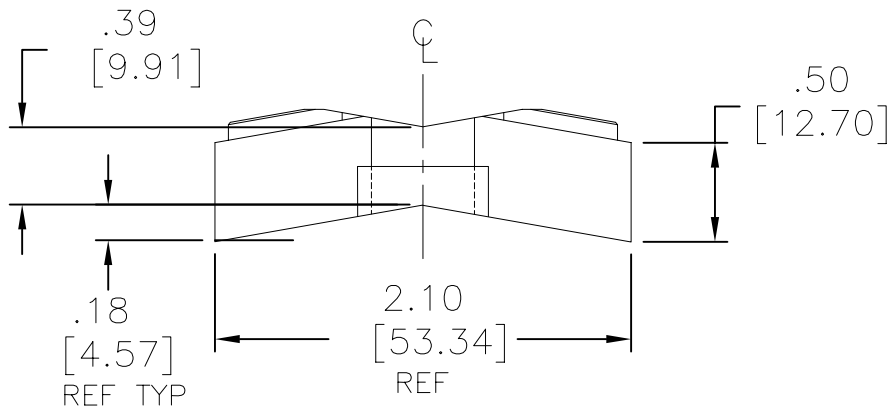

| | |
|--------------|---------------------------------|
| PRODUCT CODE | MATERIAL |
| TELS-SP | POLYPROPYLENE - BLACK |
| TELS-SPHS | NYLON 6/6 HEAT STABILIZED BLACK |

SEE CHART

Material

Dimension tolerances unless otherwise specified
 .XXXX =
 .XXX =
 .XX = ± .01 / [.25]
 .X =
 < =