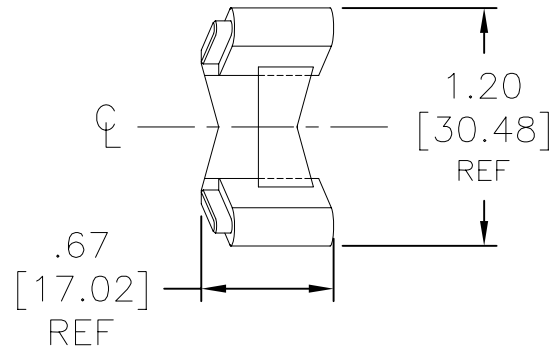

| | |
|--------------|---------------------------------|
| PRODUCT CODE | MATERIAL |
| TELS-SP | POLYPROPYLENE - BLACK |
| TELS-SPHS | NYLON 6/6 HEAT STABILIZED BLACK |

SEE CHART

Material

Dimension tolerances unless otherwise specified
 .XXXX =
 .XXX =
 .XX = ± .01 / [.25]
 .X =
 < =