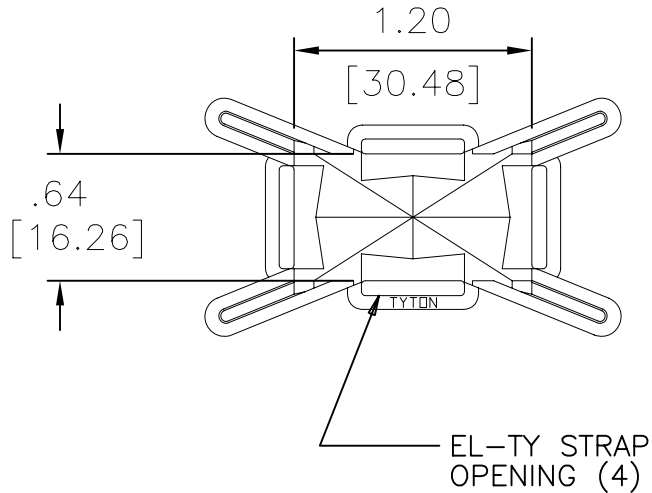

| | |
|--------------|---------------------------------|
| PRODUCT CODE | MATERIAL |
| TELS-SP | POLYPROPYLENE - BLACK |
| TELS-SPHS | NYLON 6/6 HEAT STABILIZED BLACK |

SEE CHART

Material

Dimension tolerances unless otherwise specified
 .XXXX =
 .XXX =
 .XX = ± .01 / [.25]
 .X =
 < =