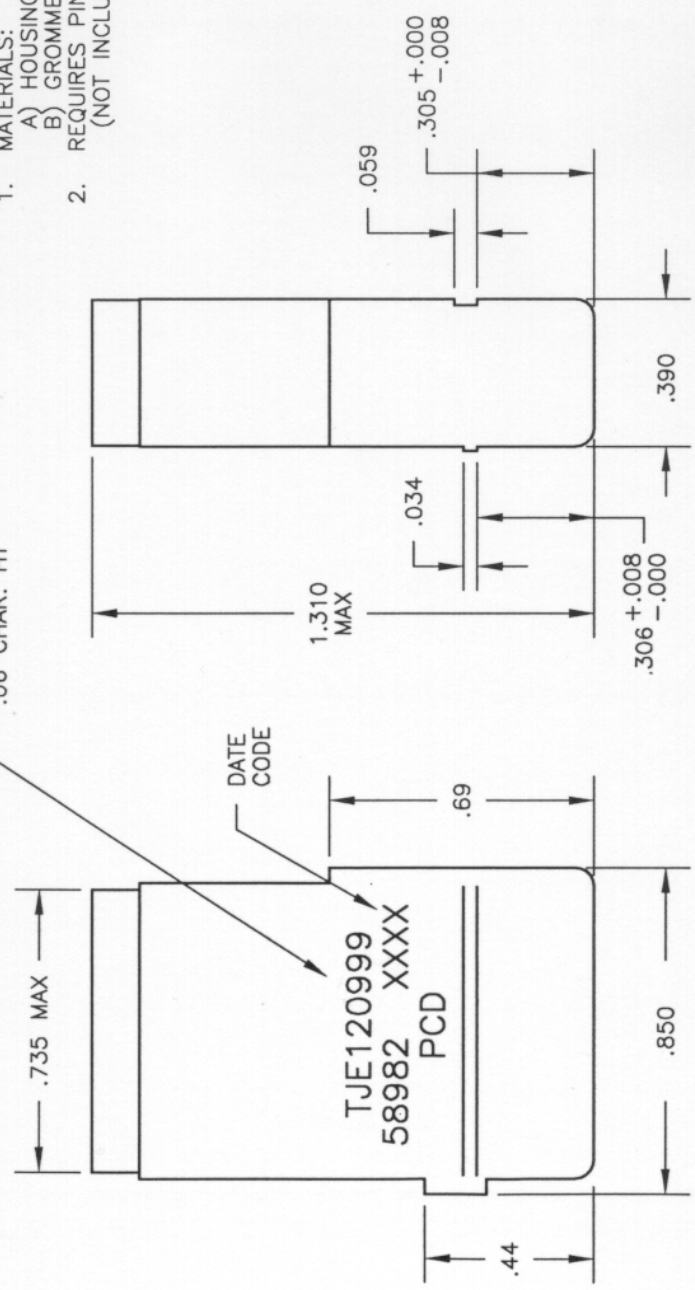

- NOTES:
- MATERIALS:
 A) HOUSING - POLYETHERIMIDE, COLOR: BLACK
 B) GROMMET - SILICONE ELASTOMER, COLOR: BLUE
 REQUIRES PIN CONTACTS IN ACCORDANCE WITH M39029/1-101 (NOT INCLUDED)

AW-2147

MARK AS SHOWN
.06 CHAR. HT

SIZE	DWG NO.	REV
A	TJE120999	B
CODE:	58982	SCALE: 2X
		SHEET 1 OF 1

DIMENSIONS	TOLERANCES	PROJECTION
ANSI Y14.5M UNITS: INCHES CRITICAL: ◆	.XX ±.01 .XXX ±.005 ANGLES ±2'	
ORIGINAL	THIS DOCUMENT CONTAINS PROPRIETARY INFORMATION WHICH IS THE CONFIDENTIAL PROPERTY OF PCD, INC. PEABODY, MA, USA	