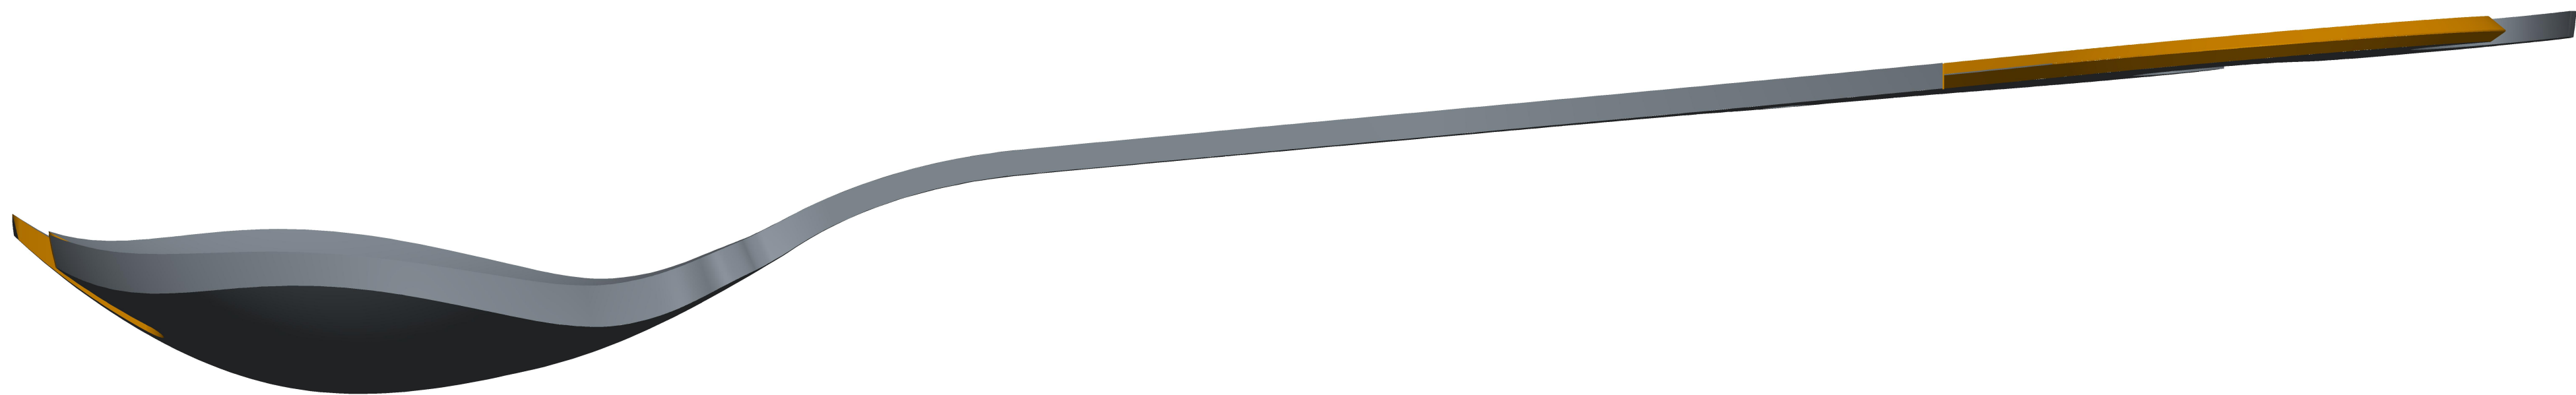

NOTES: PROPRIETARY AND CONFIDENTIAL UNLESS RELEASED AS OPEN SOURCE, THE INFORMATION CONTAINED IN THIS DRAWING IS THE SOLE PROPERTY OF SPARKFUN ELECTRONICS. ANY REPRODUCTION IN PART OR AS A WHOLE WITHOUT WRITTEN PERMISSION BY SPARKFUN IS PROHIBITED.	MATERIAL:	MODEL NAME:	
	DESCRIPTION:	PAGE SIZE C 22 x 17 INCH	
	DRAWN BY: Paul Smith	SCALE:	
	DATE:	UNITS:	
CAD APPLICATION: Creo Parametric 2.0	VER:	SHEET 2 / 2	

4

3

2

1

D

D

C

C

B

B

A

A