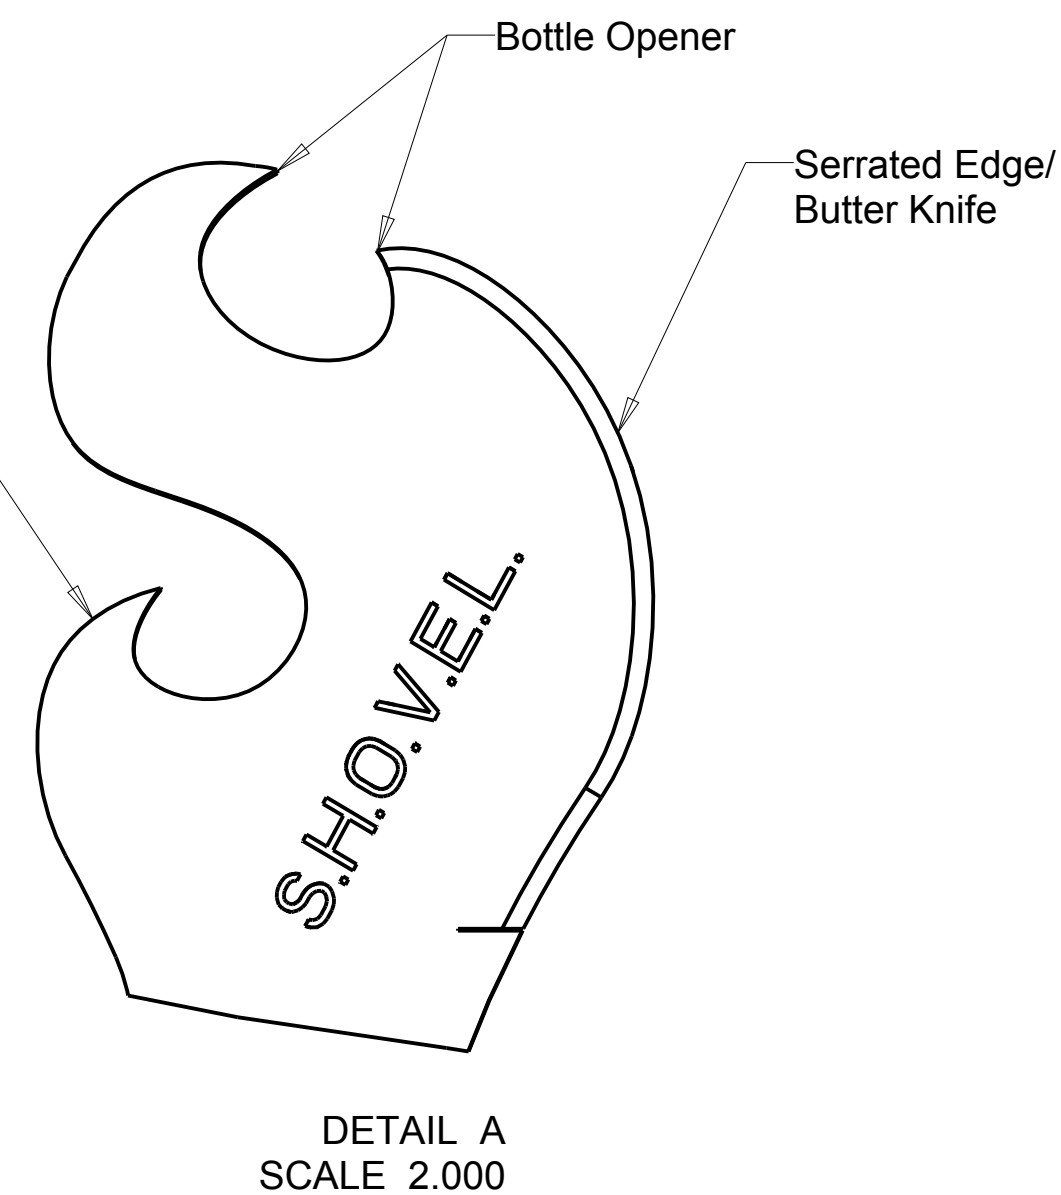

D

D

C

C

B

B

A

A

*Patent Not Pending

Go ahead, it's yours!

Can be used for:
grappling hook, self defense,
ice climbing, throwing knife,
digging, clearing forests,
eating food, signaling aircraft,
finding water, catching fish,
hunting big game animals,
deflecting laser beams,
blocking harmful UV rays,
starting fires, opening bottles,
space travel, and more.

NOTES:
~~PROPRIETARY AND CONFIDENTIAL~~
~~UNLESS RELEASED AS OPEN SOURCE, THE~~
~~INFORMATION CONTAINED IN THIS DRAWING~~
~~IS THE SOLE PROPERTY OF SPARKFUN~~
~~ELECTRONICS. REPRODUCTION IN PART~~
~~OR AS A WHOLE WITHOUT WRITTEN~~
~~PERMISSION BY SPARKFUN IS PROHIBITED.~~

MATERIAL:	Titanium , Matte Finish	MODEL NAME:	S.H.O.V.E.L.*
DESCRIPTION:	Basic functions include: fork, spoon, butter knife, bottle opener, and survival rope. Advanced functions must be unlocked through training and discipline.		
DRAWN BY:	Paul Smith	PAGE SIZE C	22 x 17 INCH
DATE:	18 June 2013	SCALE:	1.000
CAD APPLICATION:	Creo Parametric 2.0	UNITS:	inch
		VER:	1.1
			  SHEET 1 / 2