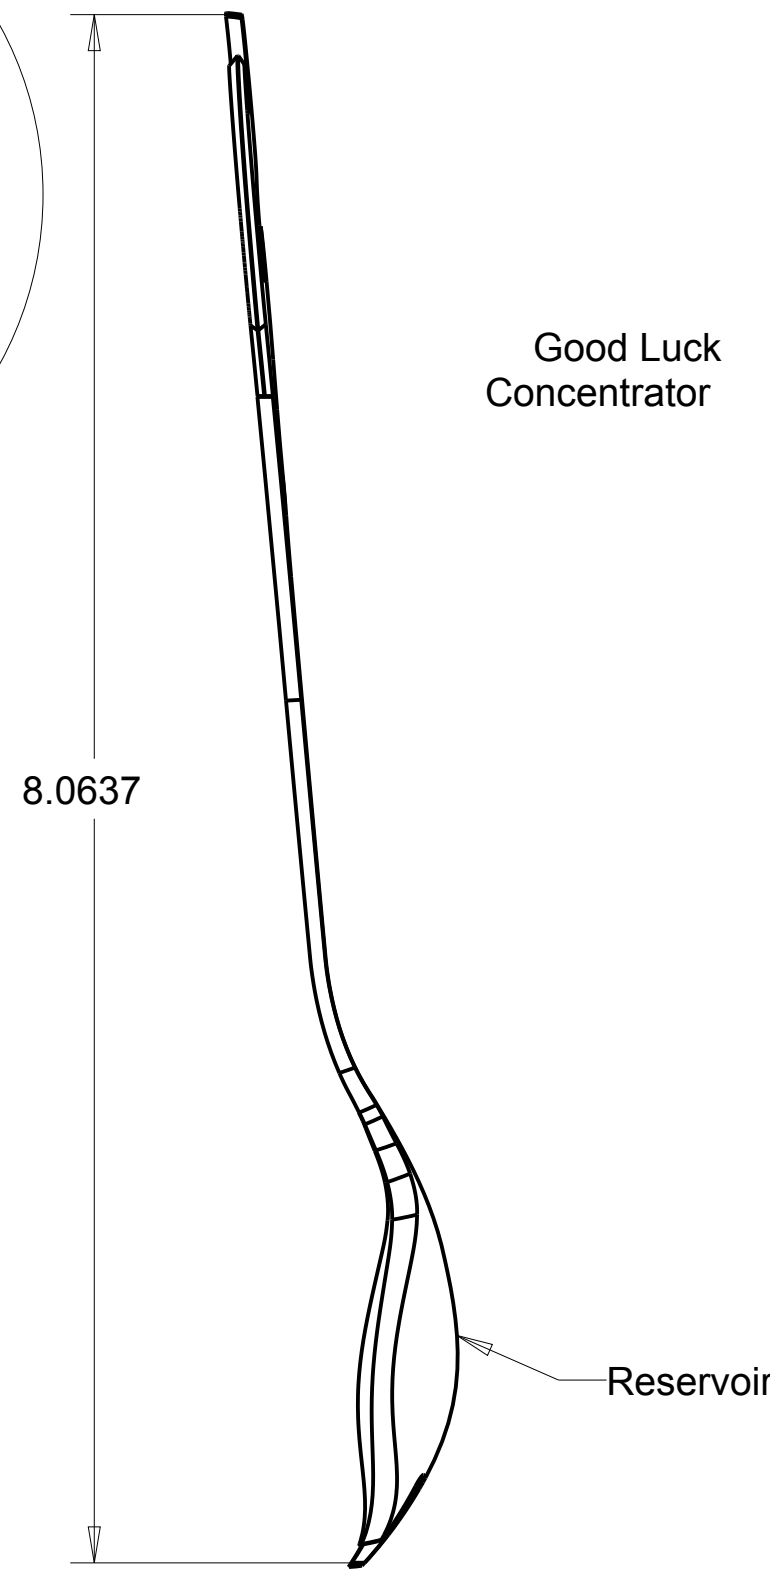

D

D

C

C

B

B

A

A

*Patent Not Pending

Go ahead, it's yours!

Can be used for:
grappling hook, self defense,
ice climbing, throwing knife,
digging, clearing forests,
eating food, signaling aircraft,
finding water, catching fish,
hunting big game animals,
deflecting laser beams,
blocking harmful UV rays,
starting fires, opening bottles,
space travel, and more.

NOTES:
~~PROPRIETARY AND CONFIDENTIAL~~
~~UNLESS RELEASED AS OPEN SOURCE, THE~~
~~INFORMATION CONTAINED IN THIS DRAWING~~
~~IS THE SOLE PROPERTY OF SPARKFUN~~
~~ELECTRONICS. REPRODUCTION IN PART~~
~~OR AS A WHOLE WITHOUT WRITTEN~~
~~PERMISSION BY SPARKFUN IS PROHIBITED.~~

MATERIAL:	Titanium , Matte Finish	MODEL NAME:	S.H.O.V.E.L.*
DESCRIPTION:	Basic functions include: fork, spoon, butter knife, bottle opener, and survival rope. Advanced functions must be unlocked through training and discipline.		
DRAWN BY:	Paul Smith	PAGE SIZE C	22 x 17 INCH
DATE:	18 June 2013	SCALE:	1.000
CAD APPLICATION:	Creo Parametric 2.0	UNITS:	inch
		VER:	1.1
			  SHEET 1 / 2