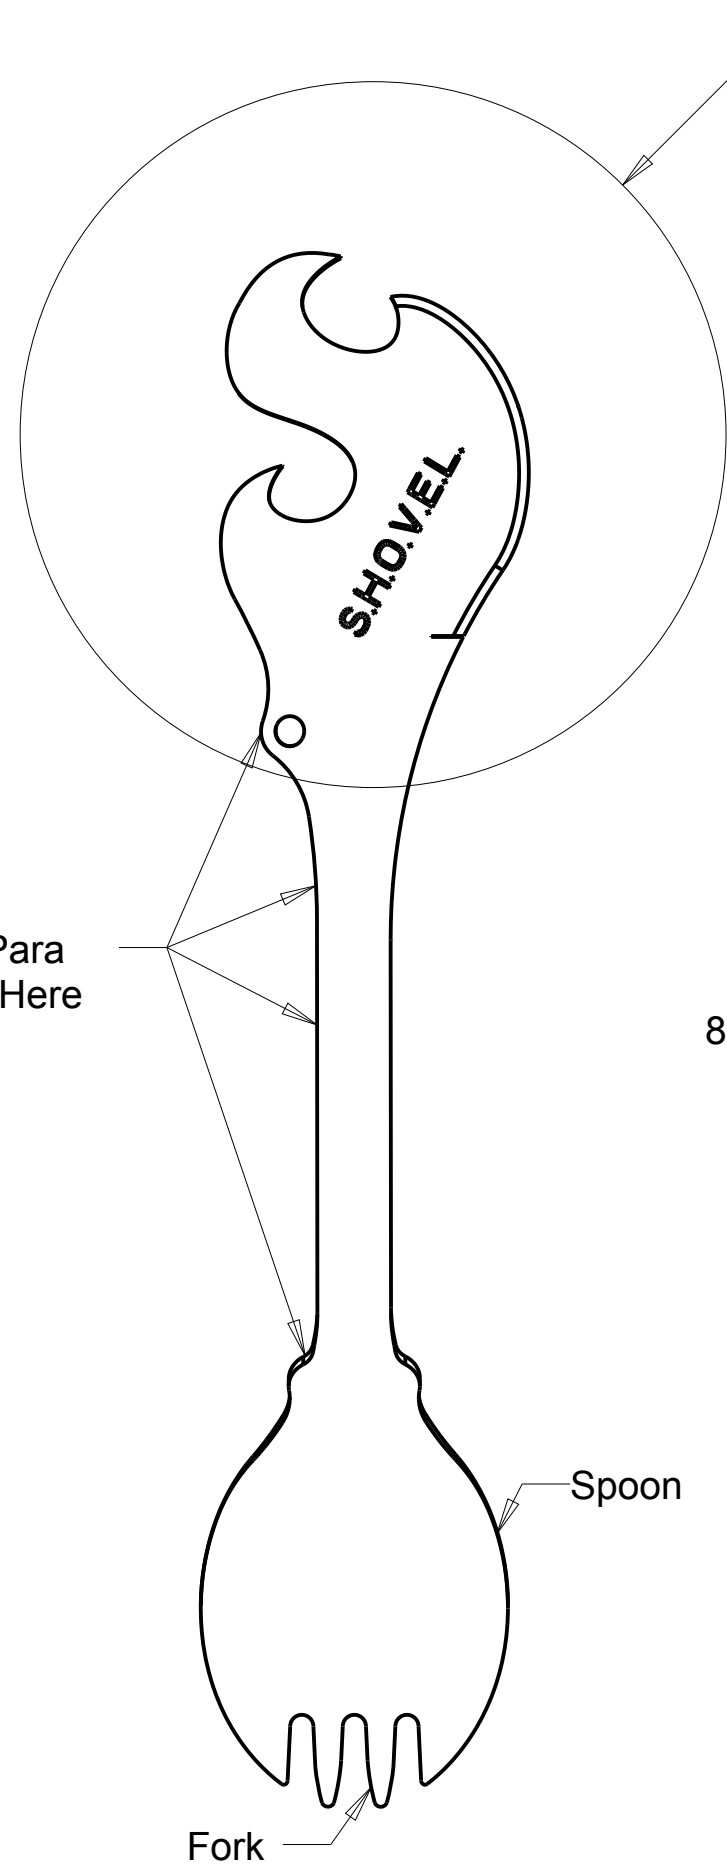

D

D

C

C

B

B

A

A

*Patent Not Pending

Go ahead, it's yours!

Can be used for:
grappling hook, self defense,
ice climbing, throwing knife,
digging, clearing forests,
eating food, signaling aircraft,
finding water, catching fish,
hunting big game animals,
deflecting laser beams,
blocking harmful UV rays,
starting fires, opening bottles,
space travel, and more.

NOTES:
~~PROPRIETARY AND CONFIDENTIAL~~
~~UNLESS RELEASED AS OPEN SOURCE, THE~~
~~INFORMATION CONTAINED IN THIS DRAWING~~
~~IS THE SOLE PROPERTY OF SPARKFUN~~
~~ELECTRONICS. REPRODUCTION IN PART~~
~~OR AS A WHOLE WITHOUT WRITTEN~~
~~PERMISSION BY SPARKFUN IS PROHIBITED.~~

MATERIAL:	Titanium , Matte Finish	MODEL NAME:	S.H.O.V.E.L.*
DESCRIPTION:	Basic functions include: fork, spoon, butter knife, bottle opener, and survival rope. Advanced functions must be unlocked through training and discipline.		
DRAWN BY:	Paul Smith	PAGE SIZE C	22 x 17 INCH
DATE:	18 June 2013	SCALE:	1.000
CAD APPLICATION:	Creo Parametric 2.0	UNITS:	inch
		VER:	1.1
			  SHEET 1 / 2