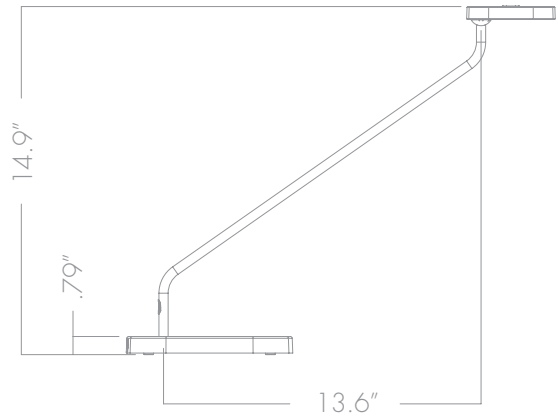

Selection of items

Article Nr	Type
TRC026636	Trace LED task light with edge clamp, color: black
TRC026634	Trace LED task light with edge clamp, color: silver grey
TRC026635	Trace LED task light with edge clamp, color: white
TRC026639	Trace LED task light with table/desk base, color: black
TRC026637	Trace LED task light with table/desk base, color: silver grey
TRC026638	Trace LED task light with table/desk base, color: white
TRC026642	Trace LED task light with table/desk base and USB port, color: black
TRC026640	Trace LED task light with table/desk base and USB port, color: silver grey
TRC026641	Trace LED task light with table/desk base and USB port, color: white
SPA026677	Décor Ring, color: aqua marine
SPA026678	Décor Ring, color: street light orange
SPA026676	Décor Ring, color: sweet fuchsia

Please see our web for more variants and details.

Technical information

Lightsource:	1 x 6W integrated LED module. Correlated color temperature (CCT) is 3000°K, Color rendering index (CRI) is 90.
Body material & color:	Full metal body made of zinc, steel and aluminum. Colors: black, silver grey or white. Custom colors available upon request.
Optics:	Asymmetric light output.
Arm technology & movement:	20", two-pivot arm
Mounting options:	Standard with edge clamp or table/desk base. Other mounting options are available as accessories.
Dimming and auto shut-off:	Trace is fully dimmable and features an automatic shut-off which will automatically turn the light off after either 4 or 9 hours.