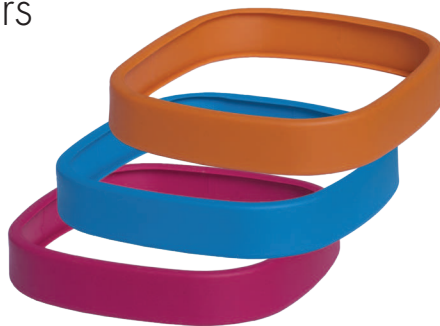

The addition of a colorful décor ring gives the task light a playful expression. It also means that the personality of the luminaire may be altered by switching between differently colored décor rings. Custom colors are available upon request.