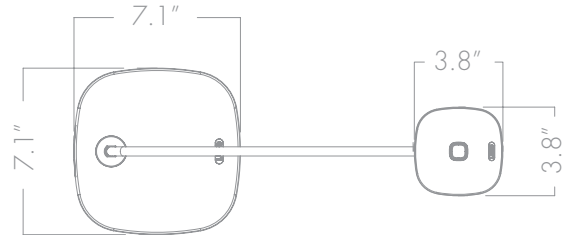

Selection of items

Article Nr	Type
TRC026636	Trace LED task light with edge clamp, color: black
TRC026634	Trace LED task light with edge clamp, color: silver grey
TRC026635	Trace LED task light with edge clamp, color: white
TRC026639	Trace LED task light with table/desk base, color: black
TRC026637	Trace LED task light with table/desk base, color: silver grey
TRC026638	Trace LED task light with table/desk base, color: white
TRC026642	Trace LED task light with table/desk base and USB port, color: black
TRC026640	Trace LED task light with table/desk base and USB port, color: silver grey
TRC026641	Trace LED task light with table/desk base and USB port, color: white
SPA026677	Décor Ring, color: aqua marine
SPA026678	Décor Ring, color: street light orange
SPA026676	Décor Ring, color: sweet fuchsia

Please see our web for more variants and details.

Technical information

Lightsource:	1 x 6W integrated LED module. Correlated color temperature (CCT) is 3000°K, Color rendering index (CRI) is 90.
Body material & color:	Full metal body made of zinc, steel and aluminum. Colors: black, silver grey or white. Custom colors available upon request.
Optics:	Asymmetric light output.
Arm technology & movement:	20", two-pivot arm
Mounting options:	Standard with edge clamp or table/desk base. Other mounting options are available as accessories.
Dimming and auto shut-off:	Trace is fully dimmable and features an automatic shut-off which will automatically turn the light off after either 4 or 9 hours.