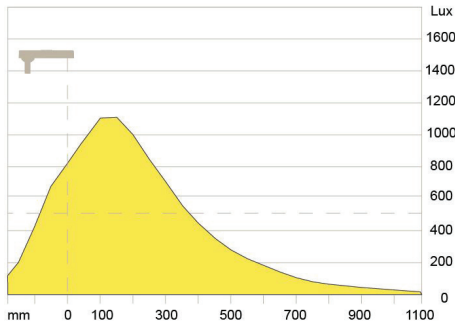

Selection of items

Article Nr	Type
TRC026636	Trace LED task light with edge clamp, color: black
TRC026634	Trace LED task light with edge clamp, color: silver grey
TRC026635	Trace LED task light with edge clamp, color: white
TRC026639	Trace LED task light with table/desk base, color: black
TRC026637	Trace LED task light with table/desk base, color: silver grey
TRC026638	Trace LED task light with table/desk base, color: white
TRC026642	Trace LED task light with table/desk base and USB port, color: black
TRC026640	Trace LED task light with table/desk base and USB port, color: silver grey
TRC026641	Trace LED task light with table/desk base and USB port, color: white
SPA026677	Décor Ring, color: aqua marine
SPA026678	Décor Ring, color: street light orange
SPA026676	Décor Ring, color: sweet fuchsia

Please see our web for more variants and details.

Technical information

Lightsource:	1 x 6W integrated LED module. Correlated color temperature (CCT) is 3000°K, Color rendering index (CRI) is 90.
Body material & color:	Full metal body made of zinc, steel and aluminum. Colors: black, silver grey or white. Custom colors available upon request.
Optics:	Asymmetric light output.
Arm technology & movement:	20", two-pivot arm
Mounting options:	Standard with edge clamp or table/desk base. Other mounting options are available as accessories.
Dimming and auto shut-off:	Trace is fully dimmable and features an automatic shut-off which will automatically turn the light off after either 4 or 9 hours.