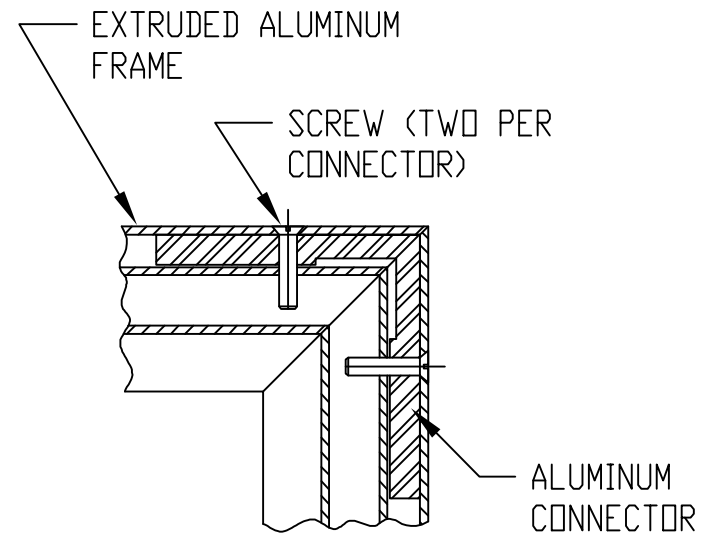

PART NAME	ECONOGLAS DOOR	PART No.	V-9760-L & V-9763-L to 67-L	REV. DATE	2-10-10

MATERIAL:

DOOR FRAME _____ ALUMINUM EXTRUSION
DOOR PANEL _____ 0.187 THICK PLEXIGLAS
WASHER _____ 20 GA. STAINLESS STEEL
DOOR STOPS _____ 16 GA. STEEL
HINGES _____ 14 GA. STEEL
STRIKER _____ 11 GA. STAINLESS STEEL

FINISH:

DOOR FRAME _____ CLEAR ANODIZED
DOOR PANEL _____ SMOKE GRAY
STRIKER, WASHER _____ NATURAL
DOOR STOPS _____ SMOOTH BLACK
HINGES _____ METALLIC GRAY

DOOR:

- CLEARS PANEL SPACE WHEN OPENED 90° OR MORE
- IS HELD CLOSED WITH LOCK
- FITS ECONOMIZER UPRIGHT CABINET RACKS AND CLASSIC II CABINET RACKS

SECTION "A-A"