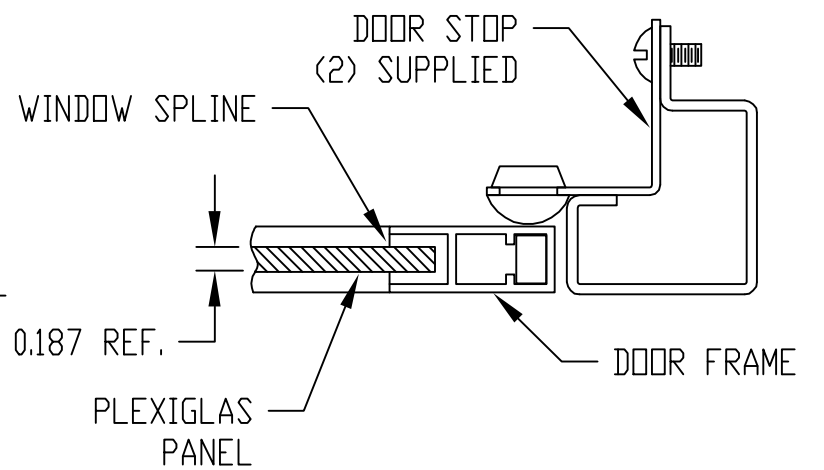

FINISH:

DOOR FRAME _____ CLEAR ANODIZED
DOOR PANEL _____ SMOKE GRAY
STRIKER, WASHER _____ NATURAL
DOOR STOPS _____ SMOOTH BLACK
HINGES _____ METALLIC GRAY

DOOR:

- CLEARS PANEL SPACE WHEN OPENED 90° OR MORE
- IS HELD CLOSED WITH LOCK
- FITS ECONOMIZER UPRIGHT CABINET RACKS AND CLASSIC II CABINET RACKS

SECTION "A-A"

SECTION "B-B"

SECTION "C-C"

PART NO. LOCKING	HEIGHT A	B	RACK VERTICAL PANEL SPACE
V-9760-L	20.938	10.469	21.000
V-9763-L	41.938	20.969	42.000
V-9764-L	52.438	26.219	52.500
V-9765-L	61.188	30.594	61.250
V-9766-L	69.938	34.969	70.000
V-9767-L	78.688	39.344	78.750