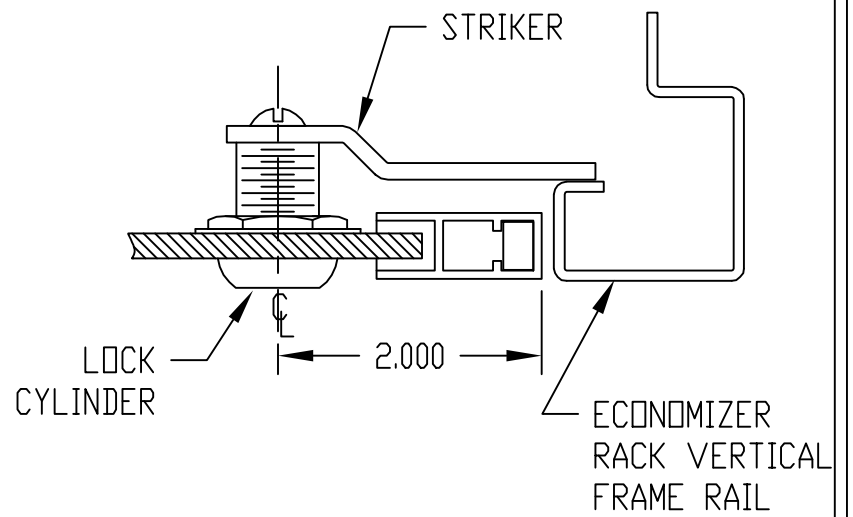

SECTION "A-A"

SECTION "B-B"

SECTION "C-C"

PART NO. LOCKING	HEIGHT A	B	RACK VERTICAL PANEL SPACE
V-9760-L	20.938	10.469	21.000
V-9763-L	41.938	20.969	42.000
V-9764-L	52.438	26.219	52.500
V-9765-L	61.188	30.594	61.250
V-9766-L	69.938	34.969	70.000
V-9767-L	78.688	39.344	78.750