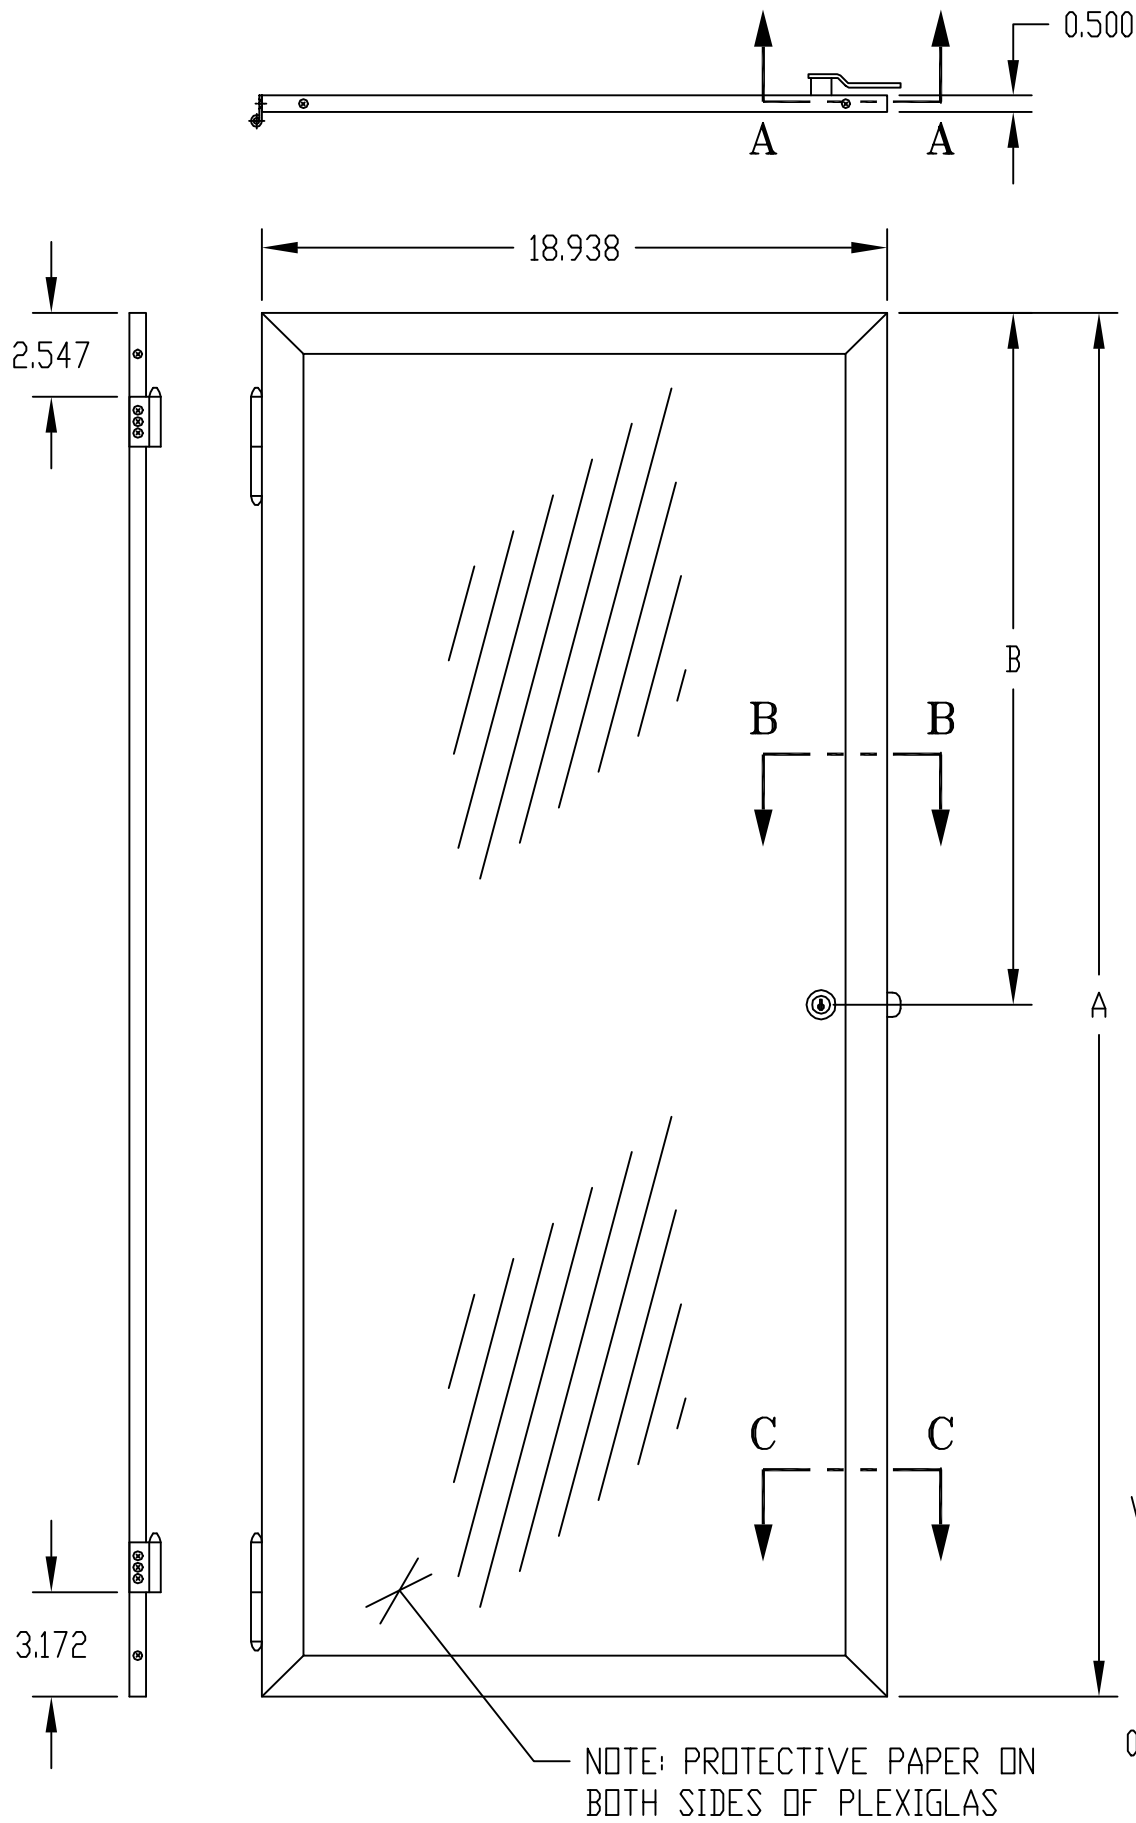

PART NAME	ECONOGLAS DOOR	PART No.	V-9760-L & V-9763-L to 67-L	REV. DATE	2-10-10

MATERIAL:

DOOR FRAME _____ ALUMINUM EXTRUSION
DOOR PANEL _____ 0.187 THICK PLEXIGLAS
WASHER _____ 20 GA. STAINLESS STEEL
DOOR STOPS _____ 16 GA. STEEL
HINGES _____ 14 GA. STEEL
STRIKER _____ 11 GA. STAINLESS STEEL

FINISH:

DOOR FRAME _____ CLEAR ANODIZED
DOOR PANEL _____ SMOKE GRAY
STRIKER, WASHER _____ NATURAL
DOOR STOPS _____ SMOOTH BLACK
HINGES _____ METALLIC GRAY

DOOR:

- CLEARS PANEL SPACE WHEN OPENED 90° OR MORE
- IS HELD CLOSED WITH LOCK
- FITS ECONOMIZER UPRIGHT CABINET RACKS AND CLASSIC II CABINET RACKS

SECTION "A-A"