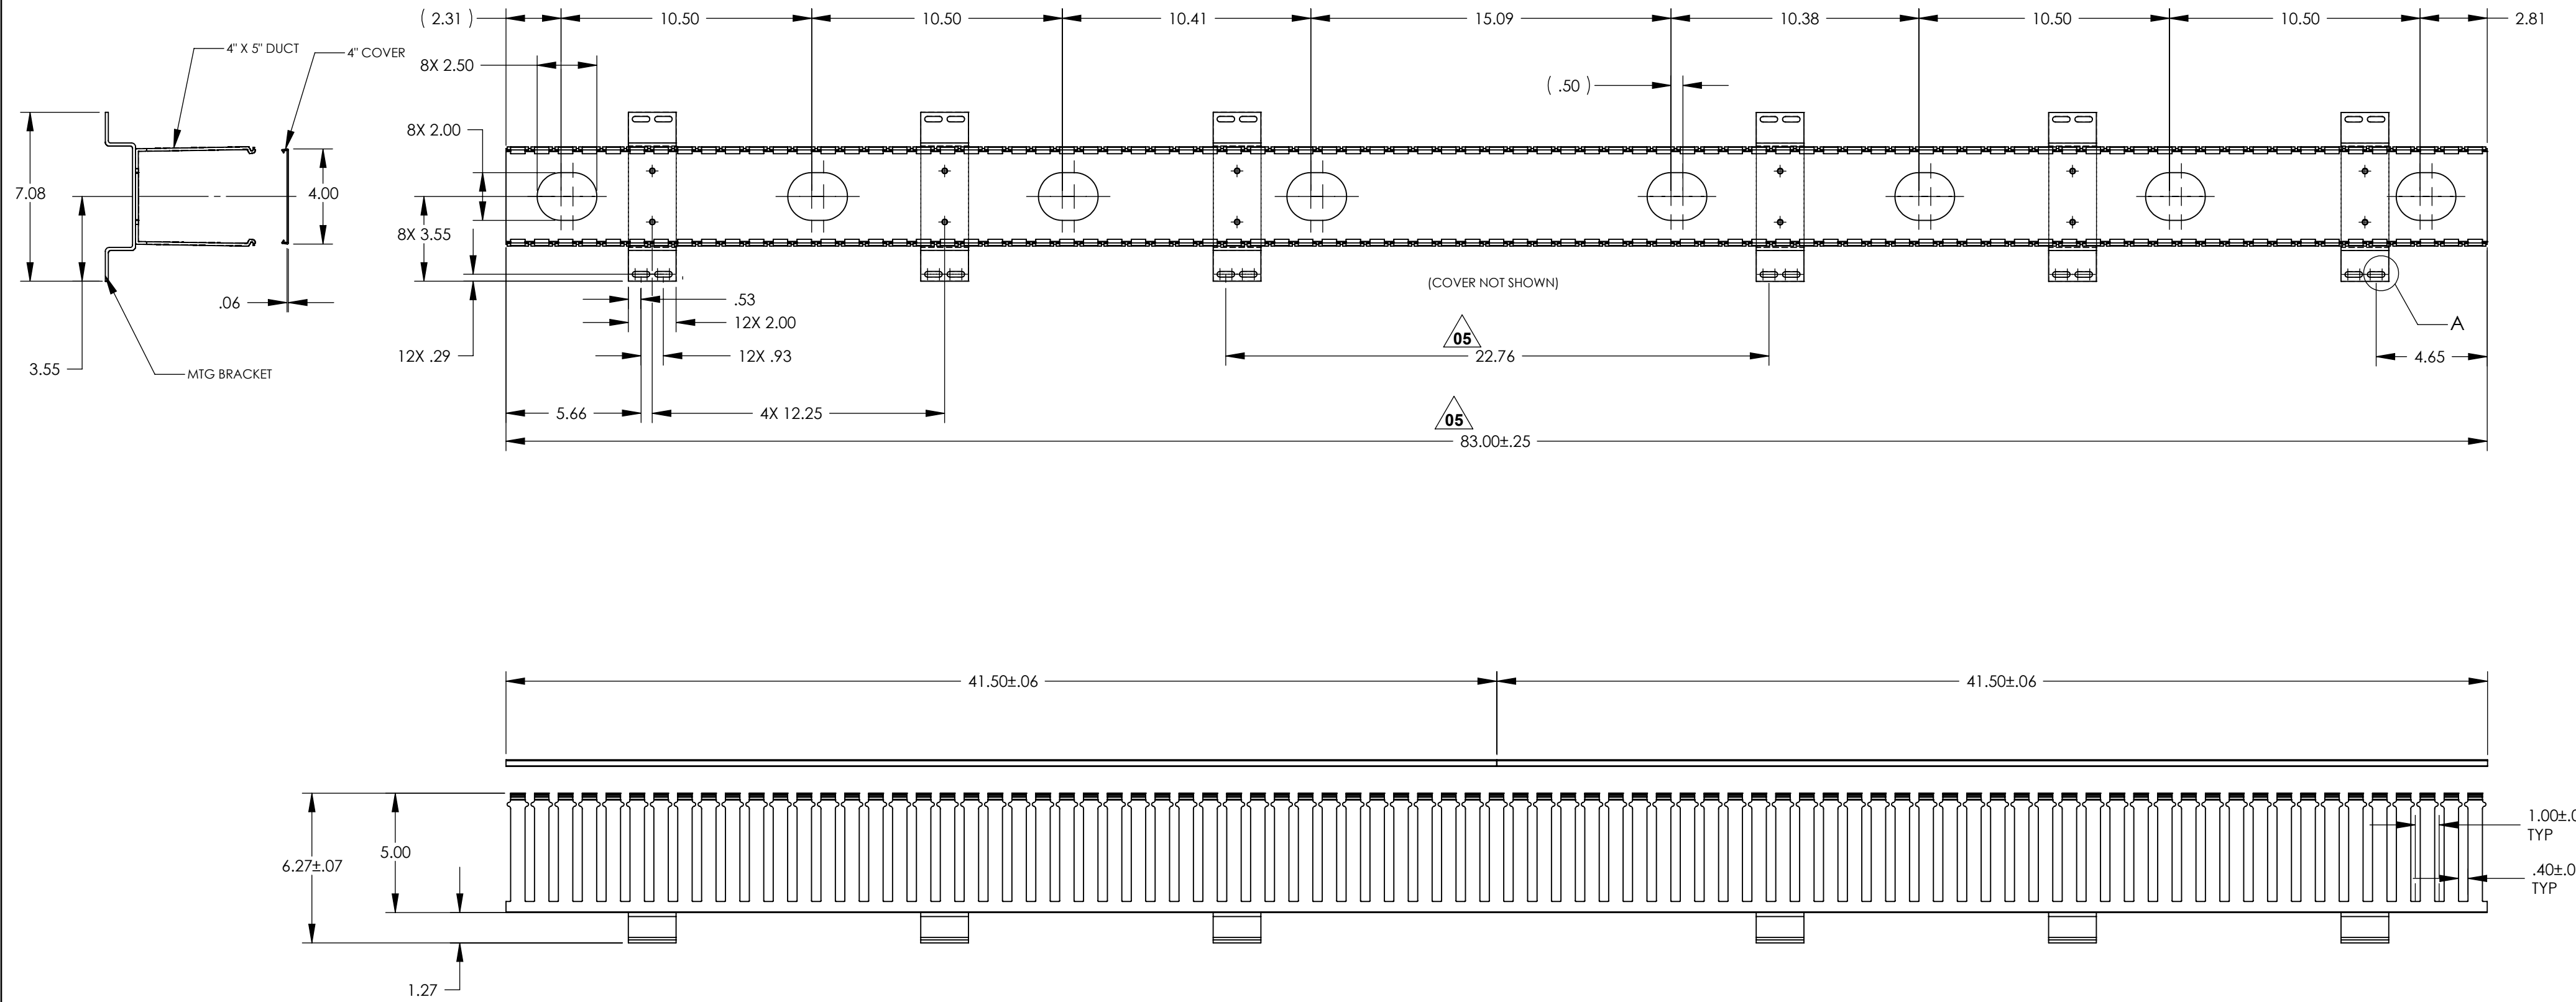

HellermannTyton®
ALL PROPRIETARY RIGHTS IN THE SUBJECT MATTER SHOWN ON THIS DRAWING ARE EXCLUSIVE PROPERTY OF HELLERMANNTYTON

name	date	city, state

NOTES

1) HARDWARE FURNISHED IN FINAL PACKAGING
24X #12-24 X 3/4" BLACK PAN HD COMBO MA SC

REVISION

level	05
by	AAC
date	03/14/14
ECN #	012602
part level	-

TOLERANCES

.XXXX = ±.0005
.XXX = ±.005
.XX = ±.01
.X = ±.03
< = ±0.5°
unless otherwise specified

units inches

PART

number	VWMS4X5BK7	phase	Production
name VERTICAL SINGLE SIDED 4X5 CENTER MOUNT WIRE MANAGEMENT BRACKET 7 FEET			
material PVC DUCT & COVER ALUMINUM MTG. BRACKET COLOR: BLACK			

DRAWING

format	C	CAD	SW 2007	scale	1:5
computer file name	DT2012030CST_05	previous drawing number			
drawn	AAC	checked	KAC	approved	
date	08/02/2002	date	03/14/14		
type	Customer	sheet		1 of 1	
number	DT2012030CST