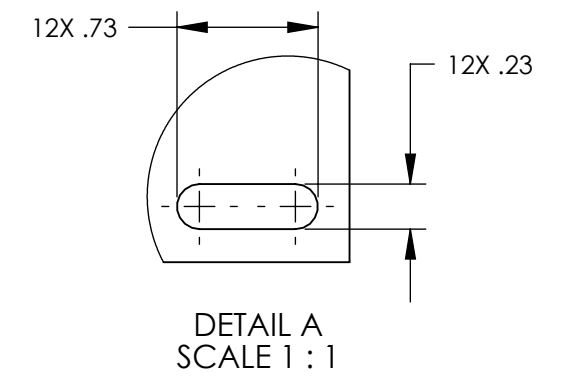

HellermannTyton®
ALL PROPRIETARY RIGHTS IN THE SUBJECT MATTER SHOWN ON THIS DRAWING ARE EXCLUSIVE PROPERTY OF HELLERMANNTYTON

name	date	city, state

NOTES

1) HARDWARE FURNISHED IN FINAL PACKAGING
24X #12-24 X 3/4" BLACK PAN HD COMBO MA SC

REVISION

level	05
by	AAC
date	03/14/14
ECN #	012602
part level	-

TOLERANCES

.XXXX = ±.0005
.XXX = ±.005
.XX = ±.01
.X = ±.03
< = ±0.5°
unless otherwise specified

units inches

PART

number	VWMS4X5BK7	phase	Production
name VERTICAL SINGLE SIDED 4X5 CENTER MOUNT WIRE MANAGEMENT BRACKET 7 FEET			
material PVC DUCT & COVER ALUMINUM MTG. BRACKET COLOR: BLACK			

DRAWING

format	C	CAD	SW 2007	scale	1:5
computer file name	DT2012030CST_05	previous drawing number			
drawn	AAC	checked	KAC	approved	
date	08/02/2002	date	03/14/14		
type	Customer	sheet		1 of 1	
number	DT2012030CST