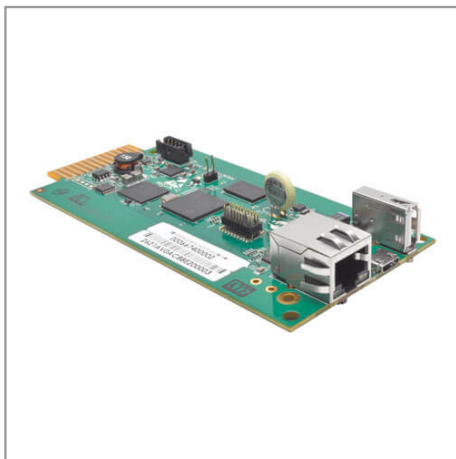

Email & Skype: info@chipsmall.com Web: www.chipsmall.com

Address: A1208, Overseas Decoration Building, #122 Zhenhua RD., Futian, Shenzhen, China

Web Management Accessory Card

MODEL NUMBER: **WEBCARDLX**

Operate any compatible UPS system or PDU as a managed device on your network. Monitor and control the device using an SNMP network management platform, web browser, SSH or Telnet.

Description

The WEBCARDLX Web Management Accessory Card turns a compatible Tripp Lite UPS system or PDU into a managed device on your network. By inserting WEBCARDLX into an accessory slot and using an SNMP network management platform, web browser, SSH or Telnet, you can monitor, control and reboot the device from almost anywhere at any time. Its HTML5-based interface means Java isn't needed to interact with the mobile-friendly PowerAlert® Device Manager.