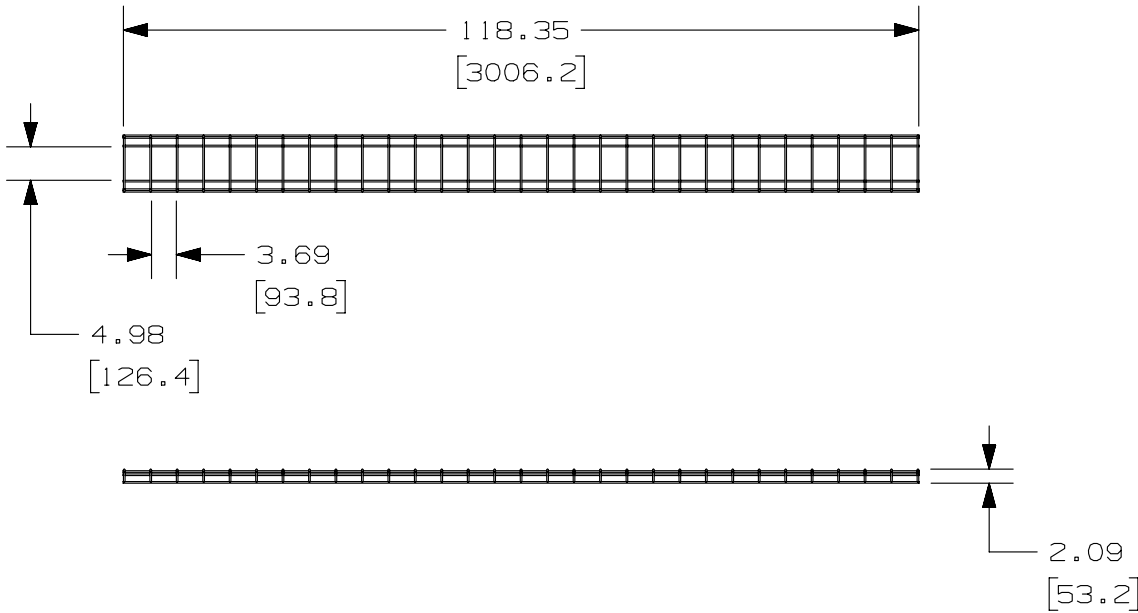

REV	DATE	BY	CHK	APR	DESCRIPTION	ECN
R	11-14-13	JBN	DWW	RN	RELEASED TO PRODUCTION	09D017IP-DC

TITLE		WYR-GRID CABLE TRAY 8" WIDE STRAIGHT SECTION 10' LONG - WG8**10 CUSTOMER DRAWING	
ITEM REVISION NAME		09D017IP/00	
DATASET FILE NAME		09D017IP_DC/00A WG8**10	
UNLESS OTHERWISE SPECIFIED, DIMENSIONAL TOLERANCES ARE: IN (mm)		MATERIAL:	
.X ± .XX ± .125 (3.18) ANGLES ±		SEE NOTES ABOVE	
DRAWN BY		DRAWING NUMBER:	
JBN		09D017IP-DC	
DATE		THIRD ANGLE PROJECTION	
11-14-13		SHT 1 OF 1	
CHK		SIZE	
DWW		A	
SCALE			
NONE			