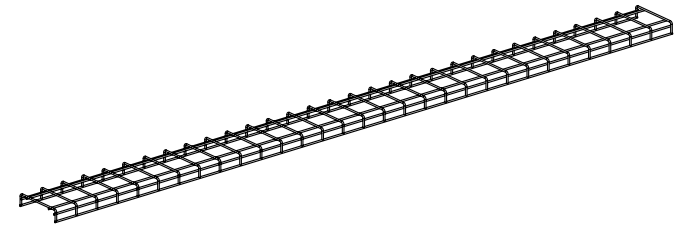

REV	DATE	BY	CHK	APR	DESCRIPTION	ECN
R	11-14-13	JBN	DWW	RN	RELEASED TO PRODUCTION	09D017IP-DC

TITLE		WYR-GRID CABLE TRAY 8" WIDE STRAIGHT SECTION 10' LONG - WG8**10 CUSTOMER DRAWING	
ITEM REVISION NAME		09D017IP/00	
DATASET FILE NAME		09D017IP_DC/00A WG8**10	
UNLESS OTHERWISE SPECIFIED, DIMENSIONAL TOLERANCES ARE: IN (mm)		MATERIAL:	
.X ± .XX ± .125 (3.18) ANGLES ±		SEE NOTES ABOVE	
DRAWN BY		DRAWING NUMBER:	
JBN		09D017IP-DC	
DATE		THIRD ANGLE PROJECTION	
11-14-13		SHT 1 OF 1	
CHK		SIZE	
DWW		A	
SCALE			
NONE			