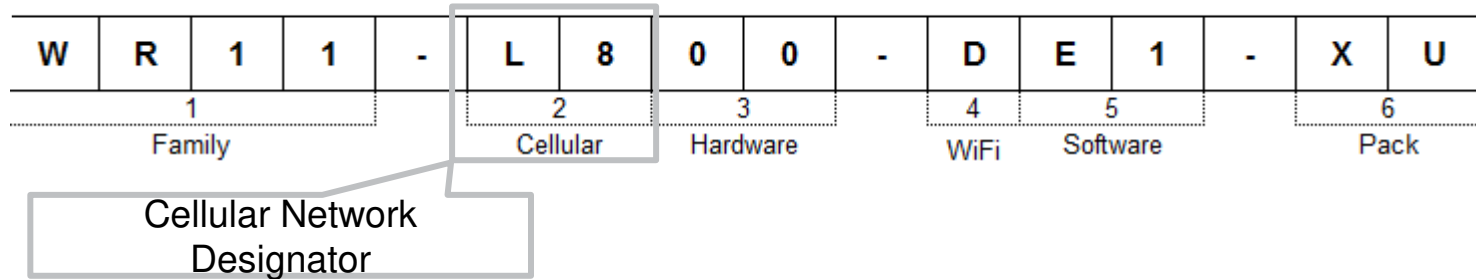

TRANSPORT WR11 XT- PART # CHEAT SHEET

TransPort Part Number Matrix

TransPort WR11 XT Part Numbers	Part Number	List Price
TransPort WR11 XT, North America LTE, antenna & power supply	WR11-L600-DE1-XU	USD $399
TransPort WR11 XT, HSPA+ with global wall plug kit, antenna & power supply	WR11-U900-DE1-XW	USD $349
TransPort WR11 XT, HSPA+, antenna & power supply	WR11-U900-DE1-XU	USD $349
	WR11-L800-DE1-